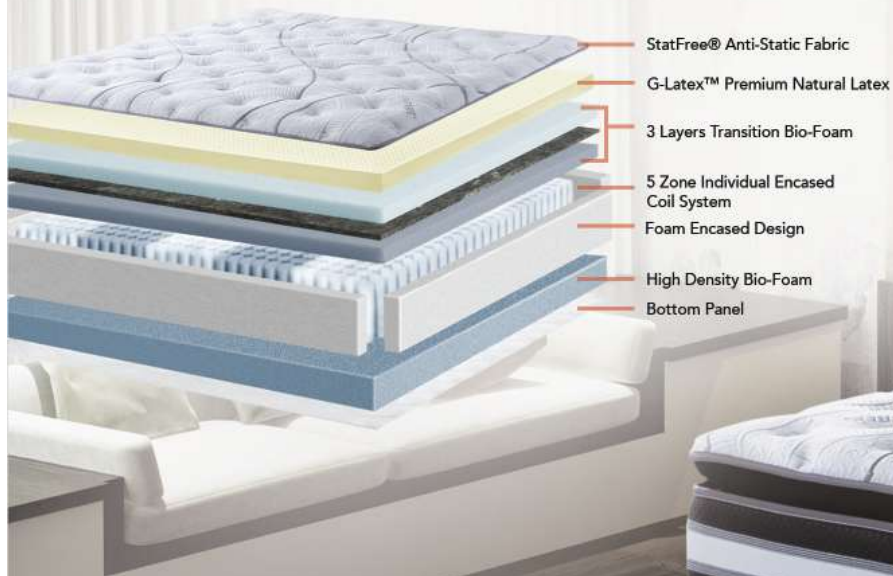

# OUR STORY FOREVER LOVE

Luxury and comfort has been redefined with our top-notch mattress. Our top range mattress - Forever Love Series, designed to ensure luxurious sleep experience and promise to provide you the ultimate indulgence in comfort. Equipped with the best materials and the most advanced features, this revolutionary sleep experience is beyond challenge.

Forever Love - CS8822

|                             | Queen Size (5') | King Size (6') |
|-----------------------------|-----------------|----------------|
| Mattress Only: Forever Love | RM 5,899        | RM 6,999       |
| Bedframe Model: CS8822      | RM 4,200        | RM 4,740       |
| Full Set                    | RM 10,099       | RM 11,739      |

\*CS 8822 - 2 Drawer Divan

StatFree® Anti-Static Fabric    5 Zone Individual Encased Coil System    G-Latex™ Premium Natural Latex    High Density Bio-Foam    Foam Encased Design    Plush Top    Exquisite Geometric Border Design

Mattress Thickness: 15.5"  
Firmness: Medium Firm